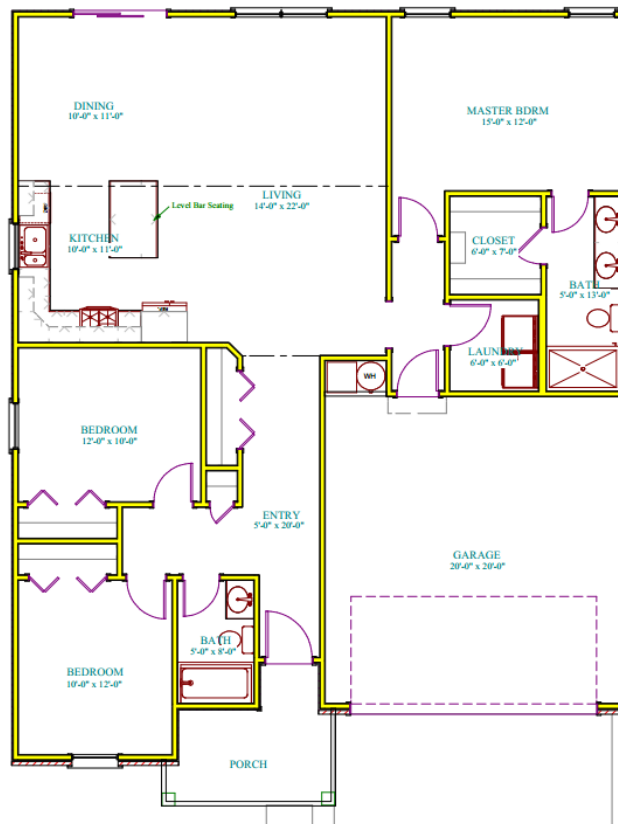

"Chatham"

1,500 square feet

JON MUTCHNER
HOMES
THE FINE ART OF HOME BUILDING

Total: 1,500 sq.ft.